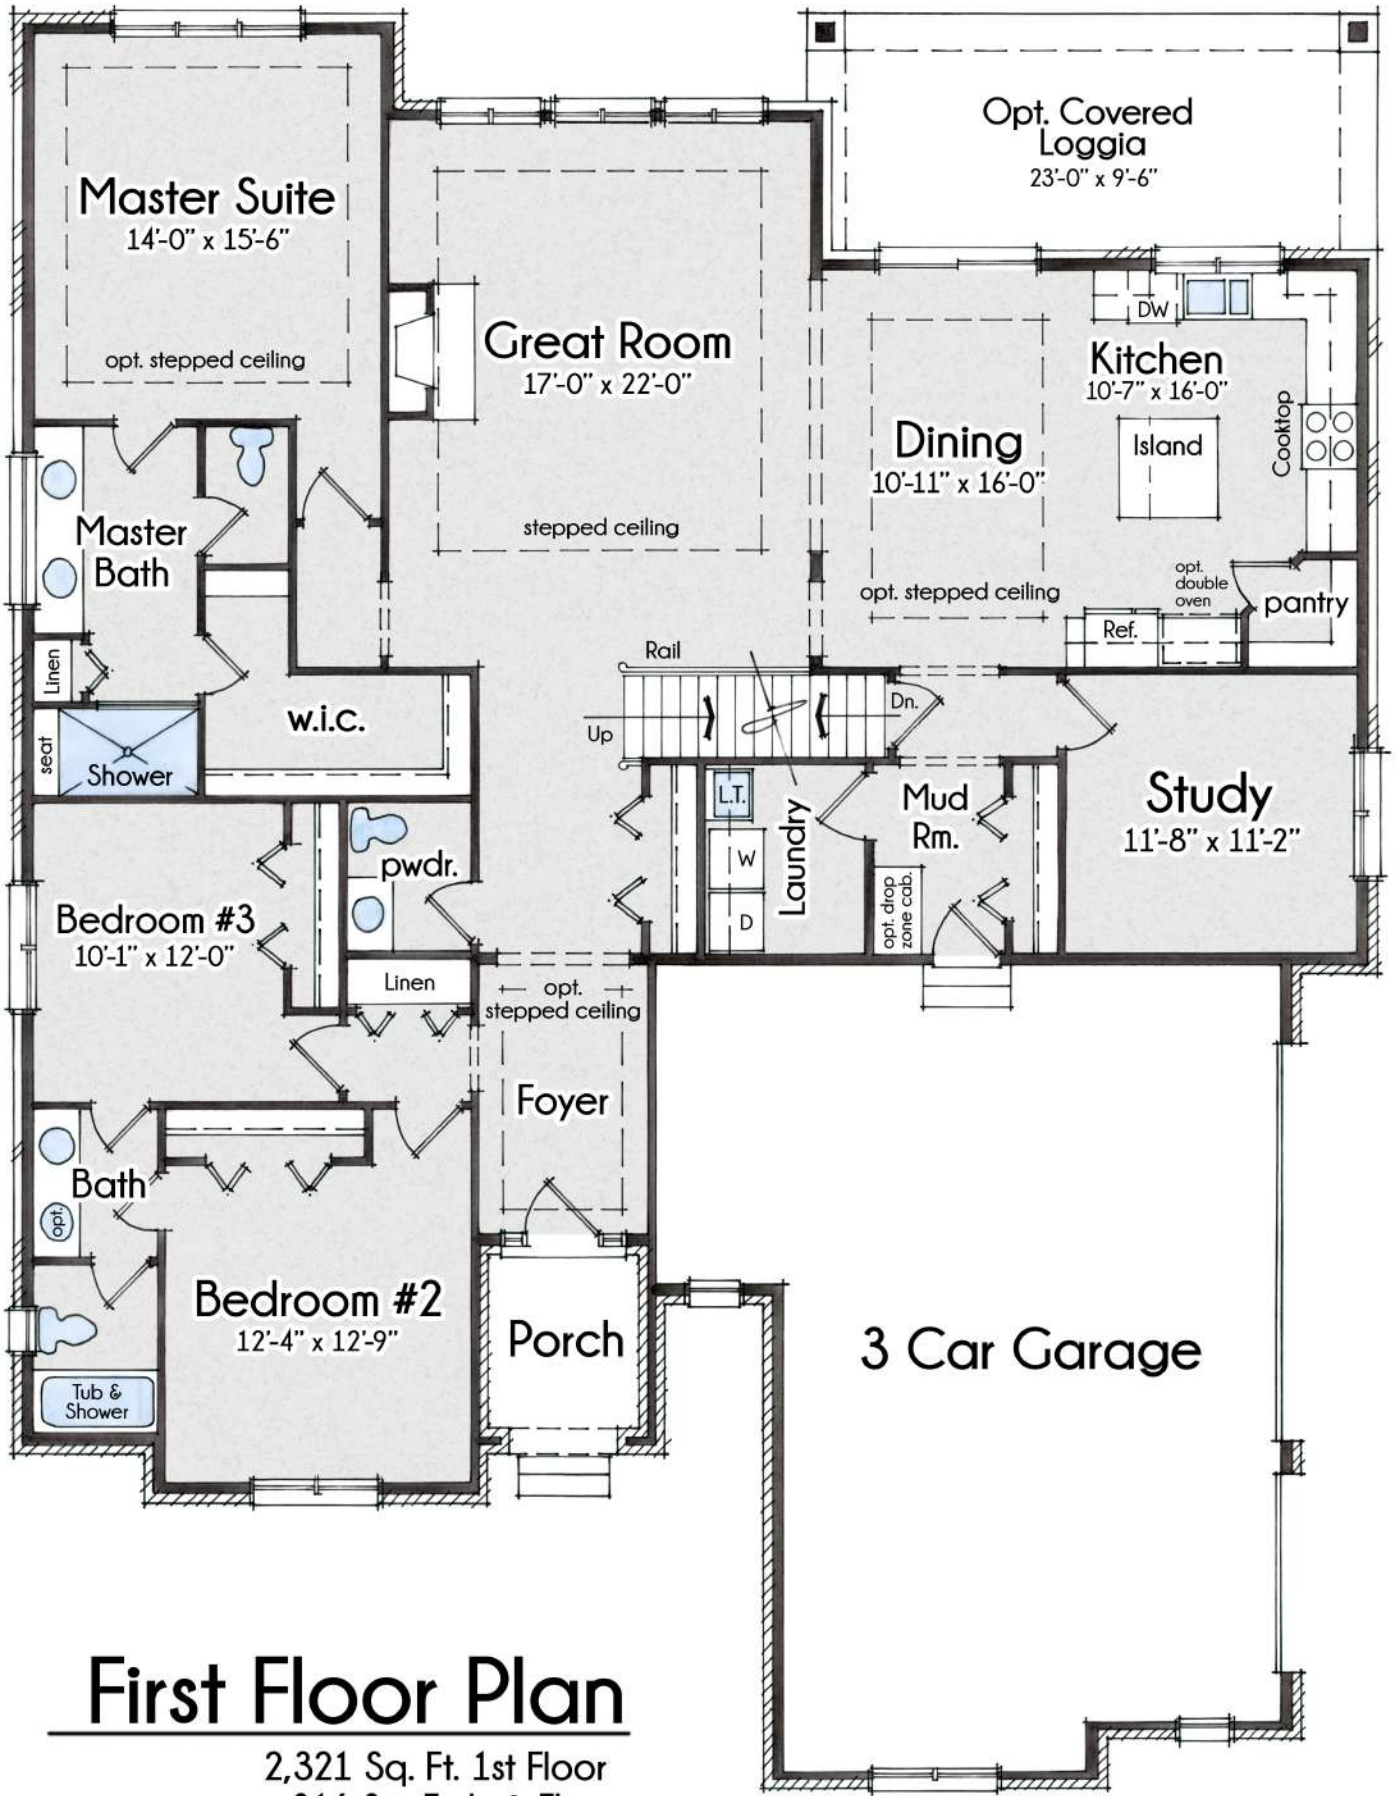

Loft Floor Plan

316 Sq. Ft. Loft Floor

First Floor Plan

2,321 Sq. Ft. 1st Floor
 +316 Sq. Ft. Loft Floor
 2,637 Sq. Ft. Total